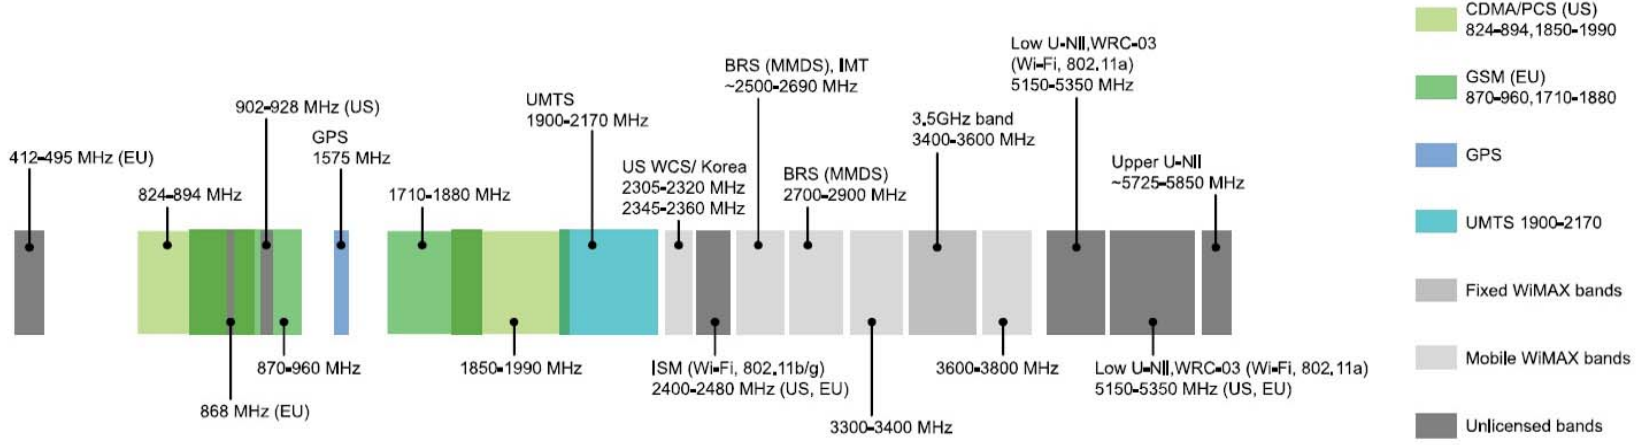

Licensed Band - Antenna for Industrial Application

- CDMA/PCS (US) 824-894, 1850-1990
- GSM (EU) 870-960, 1710-1880
- GPS
- UMTS 1900-2170
- Fixed WIMAX bands
- Mobile WIMAX bands
- Unlicensed bands

Frequency Range		824-960, 1710-2170 MHz	824-960, 1710-1990 MHz		1575 MHz ± 5 MHz		824-960, 1710-2170 & GPS	
Antenna selection	Gain	2dBi	0dBi		6dBic (LNA 27dB)		6dBic (LNA 22dB)	
	GTT P/N	ID-RA-PNTA-02-C5-L130	ID-RA-QUAD-00-C5-L083	ID-ST-QUAD-00-C5-L046	ID-GPS-C5-SQ-L500	ID-GPS-C8-SQ-L500	ID-GPS-C5-RD-L500	ID-GPS-C8-RD-L500
	Connector	SMA	SMA	SMA	SMA	Fakra C	SMA	Fakra C
	Dimensions	L= 130mm	L= 83mm	L= 46mm	Cable Length = 5M		Cable Length = 5M	
	Product Picture		 Low Profile	 Low Profile				
	Gain	0~2dBi		0dBi	6dBic (LNA 27dB)		6dBic (LNA 22dB)	
	GTT P/N	OD-ST-PNTA-02-C7-L180		OD-ST-QUAD-00-C5-L046	OD-GPS-C5-SQ-L500	OD-GPS-C8-SQ-L500	OD-GPS-C5-RD-L500	OD-GPS-C8-RD-L500
	Connector	TNC		SMA	SMA	Fakra C	SMA	Fakra C
	Dimensions	L= 180mm		L= 46mm	Cable Length = 5M		Cable Length = 5M	
	Product Picture			 Low Profile				

* Equivalent spec may be adopted.

Antenna Pig-tail Interface Platform (U,FL, H,FL, MMCX, MCX Available)	Panel Side Jumpers (U,FL, H,FL, MMCX, MCX Available)
C0	
C3	
C4	
C5	
C5R	
C6	
C7	
C8	
C9	